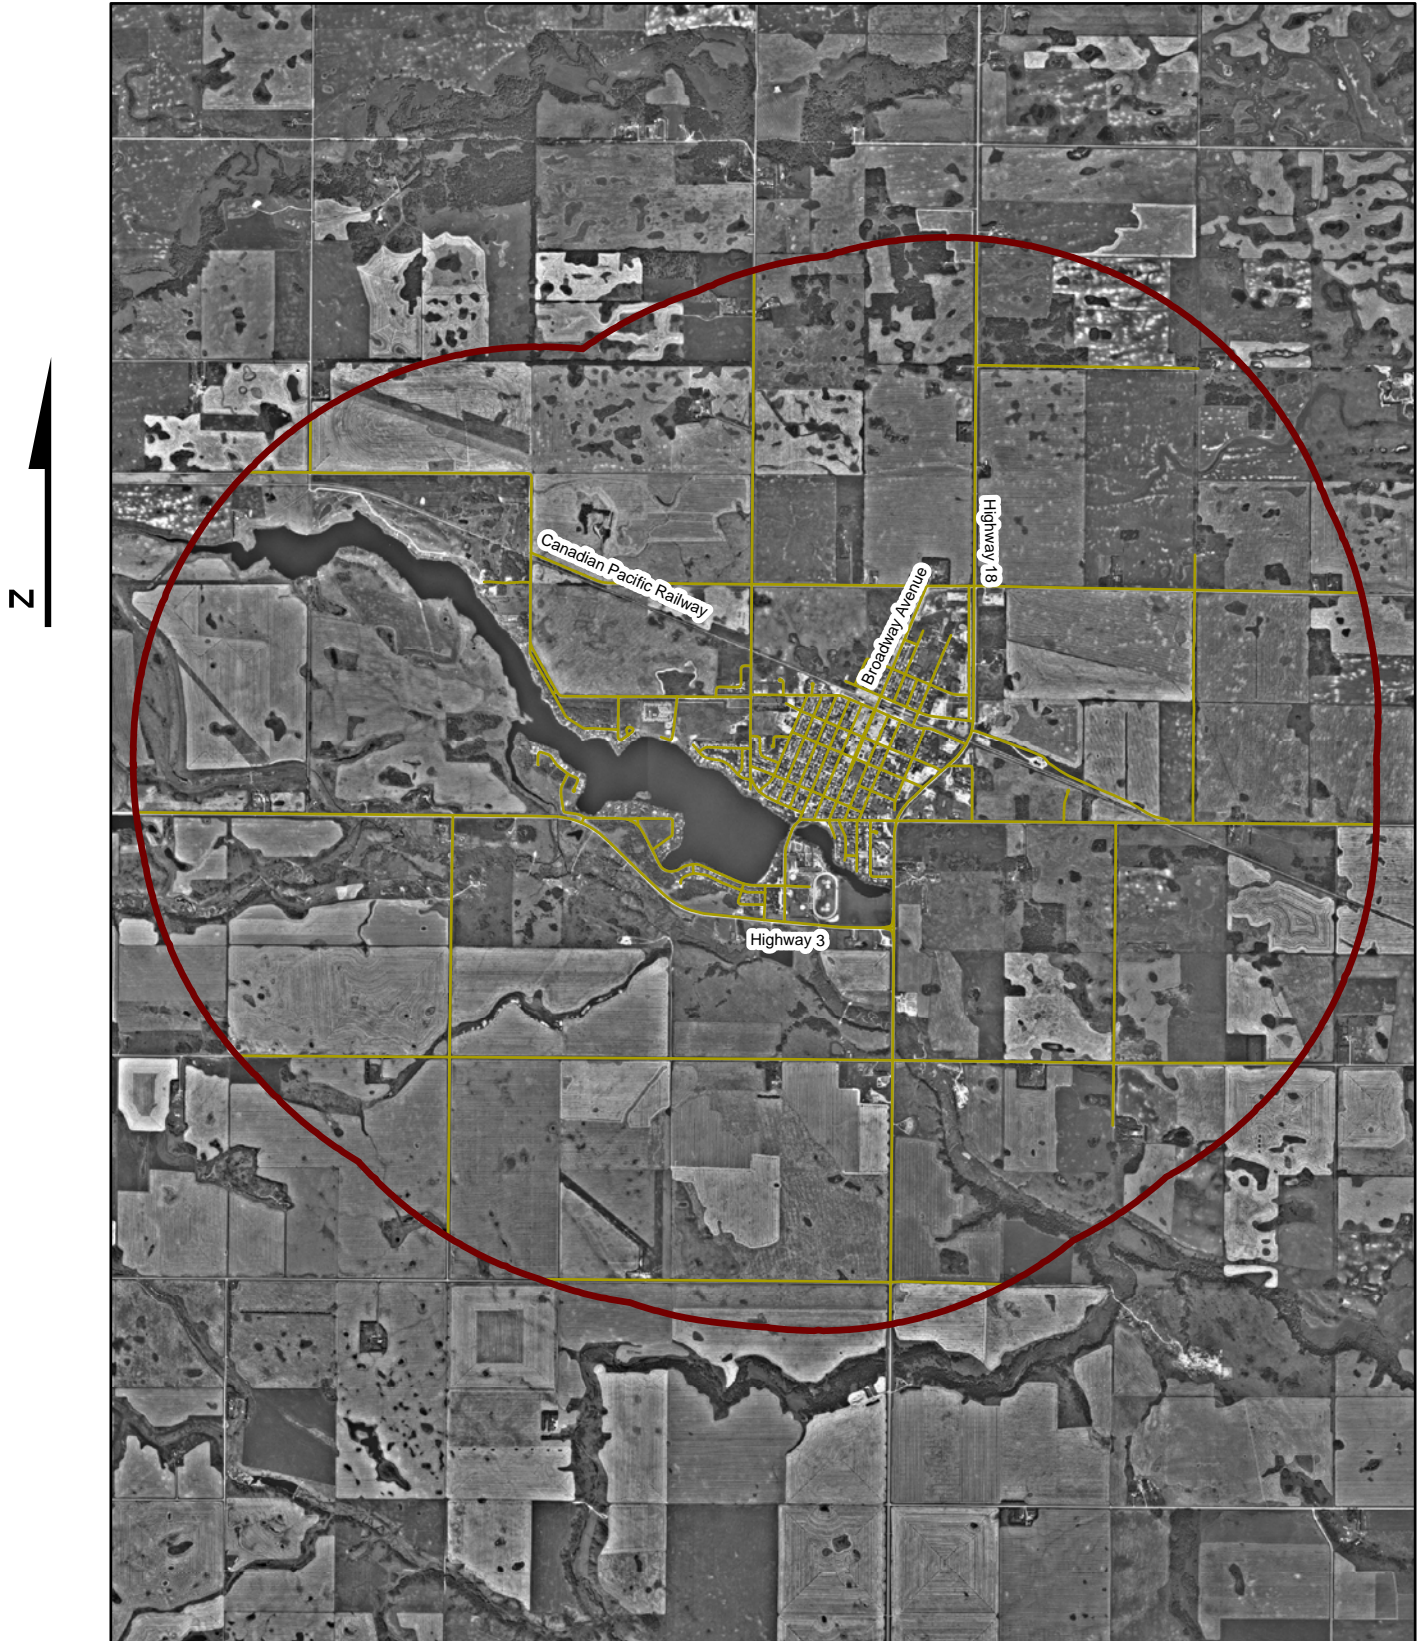

Town of Killarney and 3 Kilometre Extended Treatment Area  
in the RM of Killarney-Turtle Mountain  
Showing Road Network

-  3 Kilometre Extended Treatment Area
-  Road Network

0 0.5 1 2 Kilometres

Created July 12, 2007