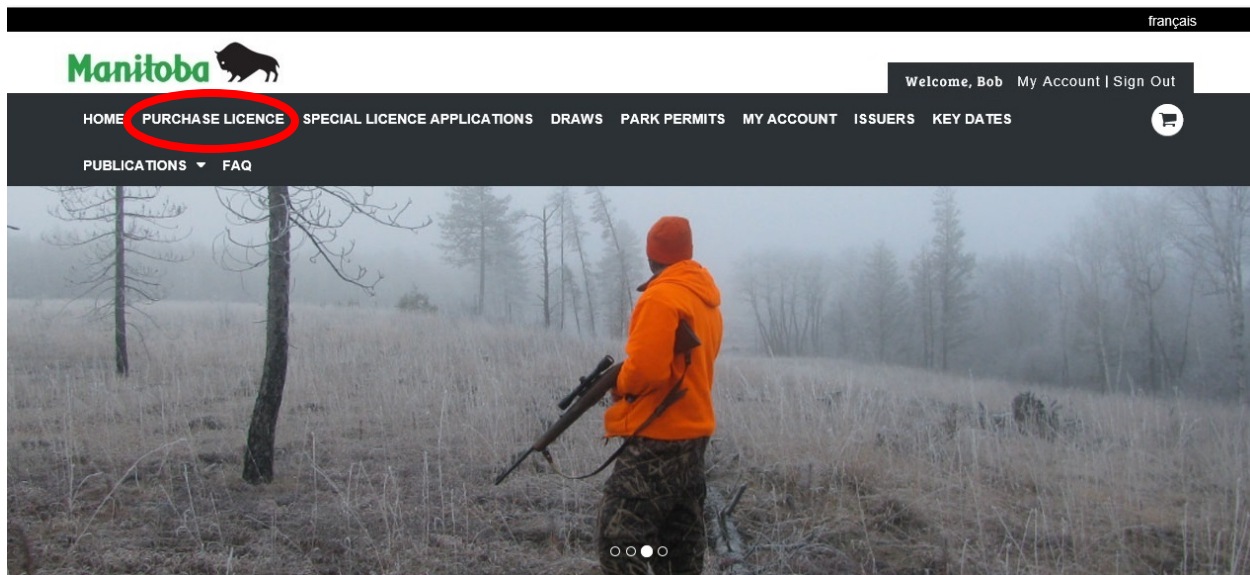

Manitoba elicensing

How to purchase a Resident Conservation Moose Licence Package

8. The first customer purchase of a Resident Conservation Moose Licence is finished. Now the second customer must login and select "[Purchase Licence](#)" from the menu options at the top of the screen. In order to successfully complete a transaction through Manitoba elicensing, you are required to have an active Visa or MasterCard. The Conservation Moose Licence Package consists of two licences and one tag allowing for a shared harvest of one moose. The Conservation Moose Licence is also valid for any general moose season. The payment will be made on the purchase of the second Resident Conservation Moose Licence of the package.

Additionally, you are required to have a printer to print any licences you purchase. Visa debit is not available as a payment option.