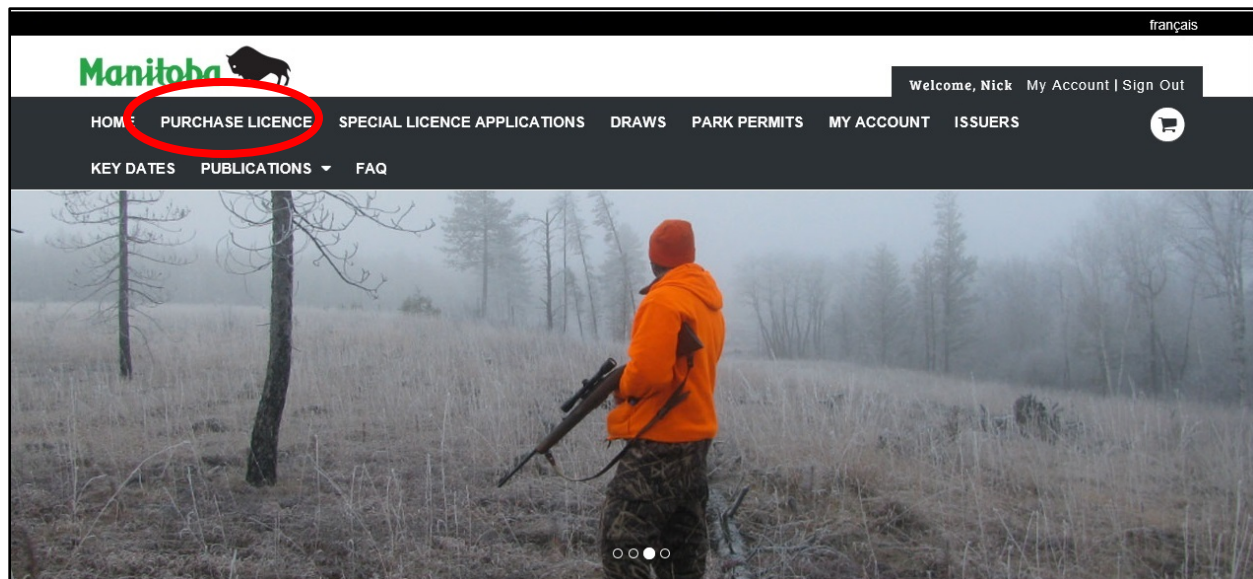

How to purchase a Resident Conservation Moose Licence Package

Now that you have created a Manitoba elicensing Customer account, you can purchase items from [Manitoba elicensing](#). The Conservation Moose Licence Package consists of two licences and one tag allowing for a shared harvest of one moose. The Conservation Moose Licence is also valid for any general moose season.

1. To purchase a Resident Conservation Moose Licence Package, the first customer must login and select "[Purchase Licence](#)" from the menu options at the top of the screen. This licence, GMC1 is free. The second customer must select GMC2 and payment for both licences will be made on this licence. In order to successfully complete a transaction through Manitoba elicensing, you are required to have an active Visa or MasterCard.

Additionally, you are required to have a printer to print any licences you purchase. Visa debit is not available as a payment option.